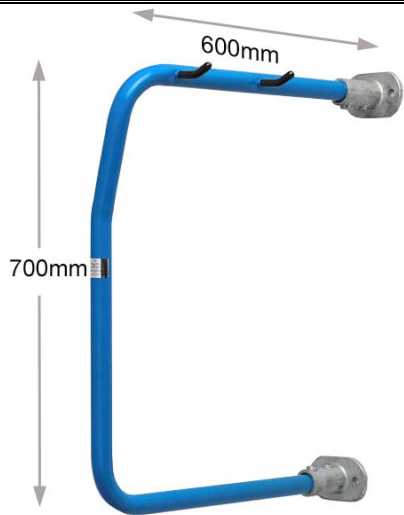

'Ned Kelly' bicycle parking rail

Ned Kelly - Dimensions

Note picture shows Clamp on base plate

Ned Kelly - Specifications

Material Options
Galvanised Steel
Powder Coat - Steel*
Hot Dipped - Steel
304 Grade - Stainless Steel
316 Grade - Stainless Steel
Recommended fasteners
Zinc plated dynabolts
Stainless Steel dynabolts
Fixing Options
Bolt On*
Clamp On
In Situ

* indicates most common designation

Ned Kelly - Locking points

Ned Kelly - Layout Guidelines

Options and base plate details

Bolt On base plate 	Custom Colours 	Custom framework 	Clamp On base plate
-------------------------------	-------------------------------	-----------------------------	--------------------------------