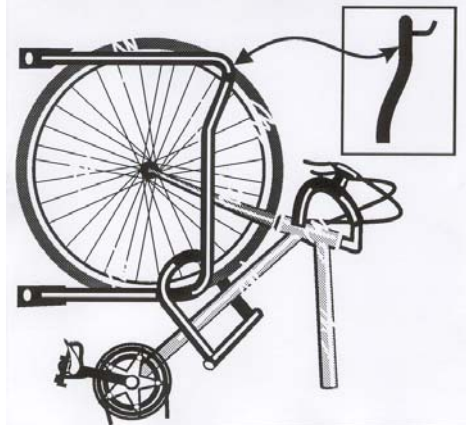

'Ned Kelly' bicycle parking rail

Ned Kelly - Dimensions

Note picture shows Clamp on base plate

Ned Kelly - Specifications

Material Options
Galvanised Steel
Powder Coat - Steel*
Hot Dipped - Steel
304 Grade - Stainless Steel
316 Grade - Stainless Steel
Recommended fasteners
Zinc plated dynabolts
Stainless Steel dynabolts
Fixing Options
Bolt On*
Clamp On
In Situ

* indicates most common designation

Ned Kelly - Locking points

Ned Kelly - Layout Guidelines

Options and base plate details

Bolt On base plate 	Custom Colours 	Custom framework 	Clamp On base plate
-------------------------------	-------------------------------	-----------------------------	--------------------------------