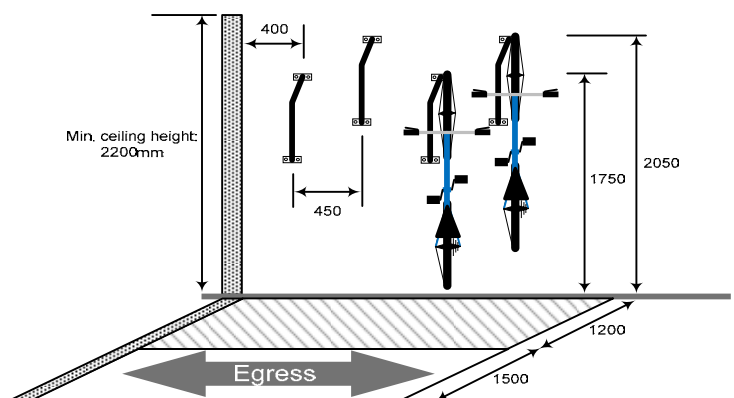

'Ned Kelly' bicycle parking rail

Ned Kelly - Dimensions

Note picture shows Clamp on base plate

Ned Kelly - Specifications

Material Options
Galvanised Steel
Powder Coat - Steel*
Hot Dipped - Steel
304 Grade - Stainless Steel
316 Grade - Stainless Steel
Recommended fasteners
Zinc plated dynabolts
Stainless Steel dynabolts
Fixing Options
Bolt On*
Clamp On
In Situ

* indicates most common designation

Ned Kelly - Locking points

Ned Kelly - Layout Guidelines

Options and base plate details

Bolt On base plate 	Custom Colours 	Custom framework 	Clamp On base plate
-------------------------------	-------------------------------	-----------------------------	--------------------------------