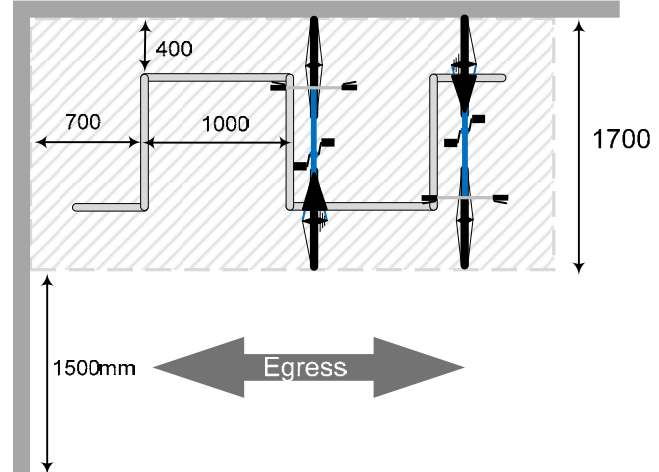

Anaconda - Dimensions

Anaconda - Specifications

Material Options
Galvanised Steel*
Powder Coat - Galvanised Steel
Hot Dipped - Galvanised Steel
Aluminium - Powder Coat
304 Grade - Stainless Steel
316 Grade - Stainless Steel
Recommended fasteners
Zinc plated dynabolts
Stainless Steel dynabolts
Fixing Options
Clamp On*

* indicates most common designation

Anaconda - Locking points

Anaconda - Layout Guidelines

Options and base plate detail

Clamp On elbow

Anti theft inserts

Allen 1/2" socket head

Custom Colour