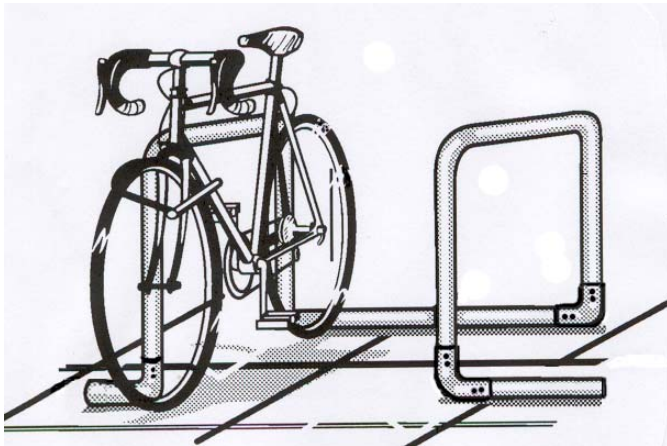

Anaconda - Dimensions

Anaconda - Specifications

Material Options
Galvanised Steel*
Powder Coat - Galvanised Steel
Hot Dipped - Galvanised Steel
Aluminium - Powder Coat
304 Grade - Stainless Steel
316 Grade - Stainless Steel
Recommended fasteners
Zinc plated dynabolts
Stainless Steel dynabolts
Fixing Options
Clamp On*

* indicates most common designation

Anaconda - Locking points

Anaconda - Layout Guidelines

Options and base plate detail

Clamp On elbow

Anti theft inserts

Allen 1/2" socket head

Custom Colour