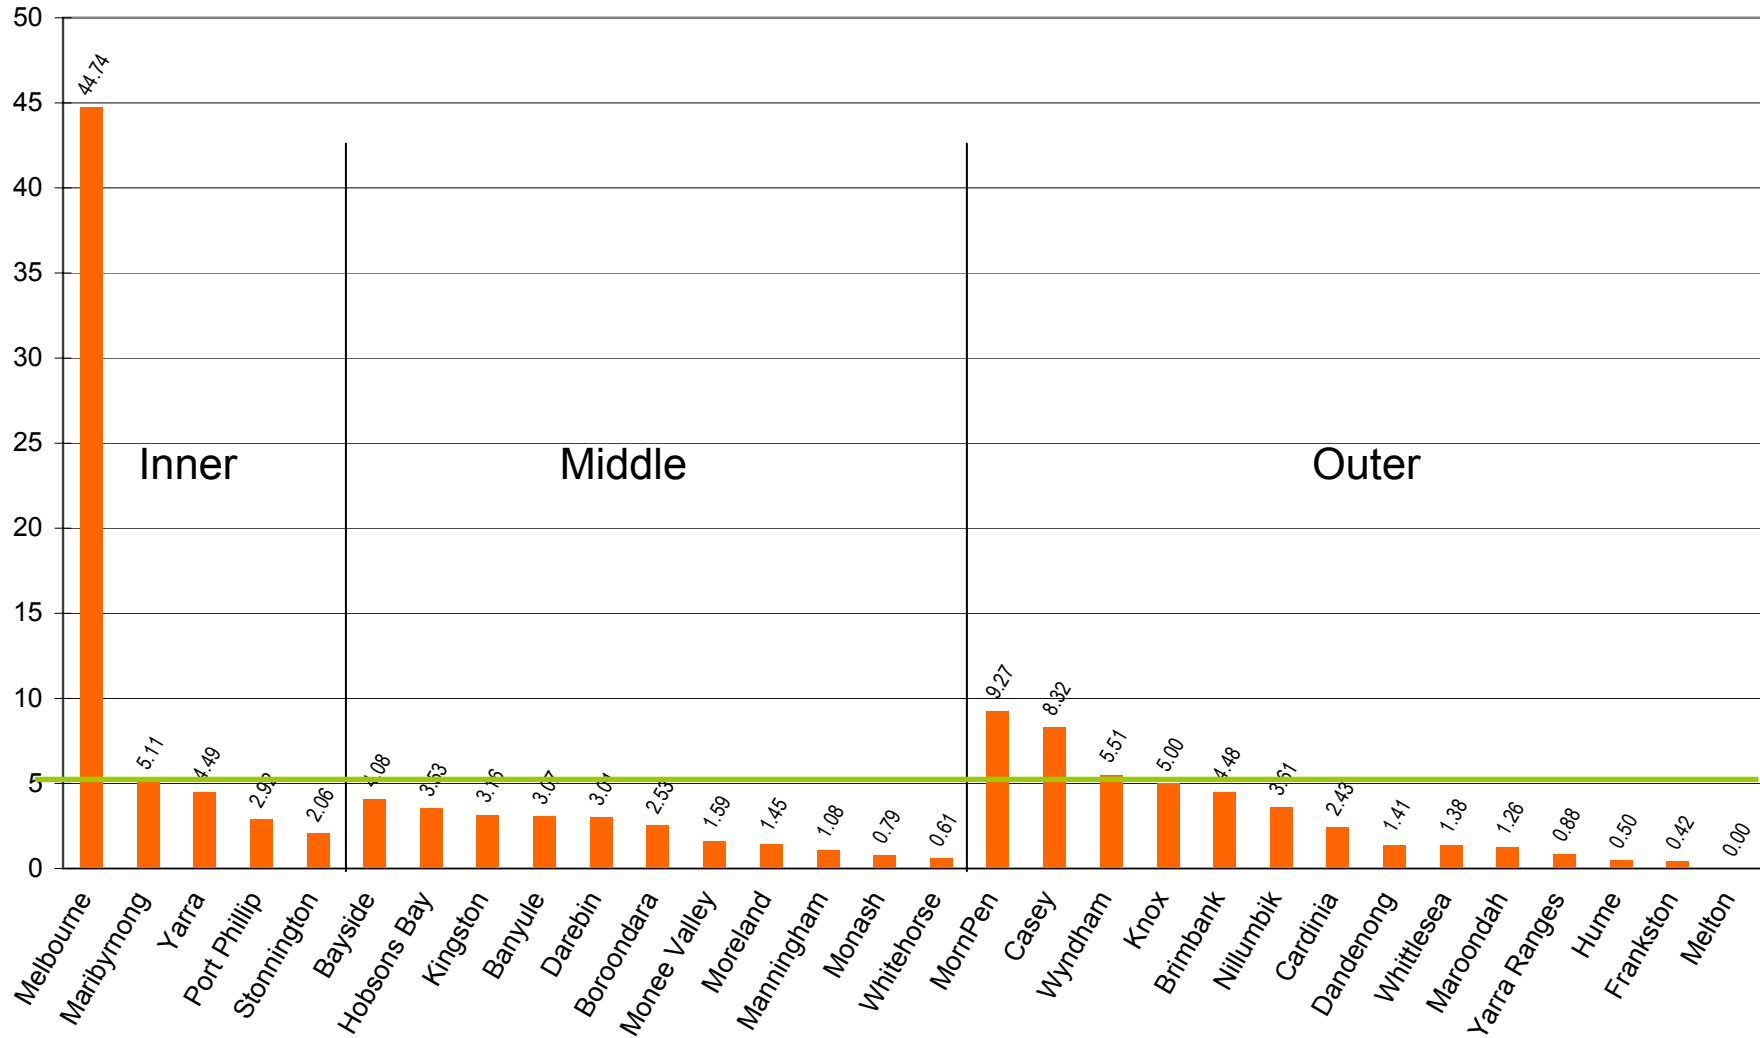

# BIXE 2007 - Expenditure per resident